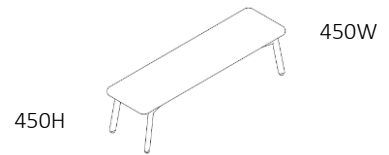

DESCRIPTION	Bench Seat	DIMENSIONS	Standard Height 450 Standard Width 450 Length to suit table Custom Height and Widths available upon request
MATERIALS	Stainless Steel Wooden Slats in Rosawa/ Vitex		
PRODUCT CODE	LUC/BHO		
FEATURES	Modular System Made in New Zealand Design Registered		
OPTIONS	Upholstered Seat – Outdoor Slat Timber Seat		
		COLOURS	Standard Matt Black, White, Silver Star Custom Powdercoating available upon request

Part of the Luca collection and matching the Luca Table. New Zealand designed and manufactured by Issa Furniture. With multiple seat options, and the with the frame being finished in a variety of powdercoat colours the Luca Bench is a flexible design component to any fit-out. Built with adjustable glides and fully welded in Stainless Steel, it is perfect for commercial environments.